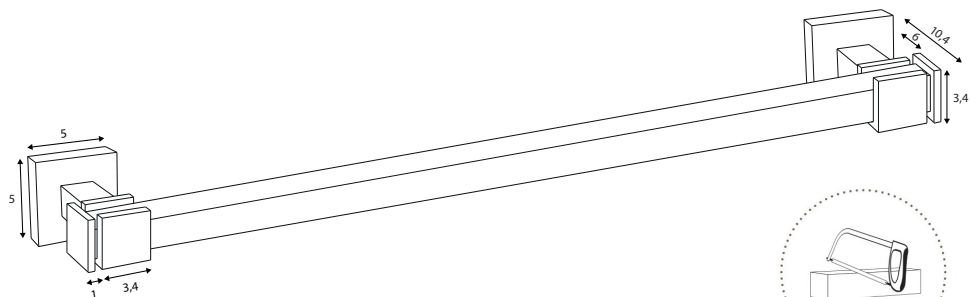

Leonée Porte Rozas straight indoor Clé (1pc)

W 50mm H 50mm

BOX 1 pc

LEO0PRS50	Bronze
LEO1PRS50	Brushed Nickel
LEO2PRS50	Chrome
LEO3PRS50	Brass Polished

Leonée Porte Rozas Outdoor Clé (1pc)

W 50mm H 50mm

BOX 1 pc

LEO0PRO50	Bronze
LEO1PRO50	Brushed Nickel
LEO2PRO50	Chrome
LEO3PRO50	Brass Polished

Leonée Porte Poignée Bronze

Curtain Rod

All sizes up to 200cm on demand...

Leonée Rideau bar wall/ceiling

BOX 1 pc

See drawing for dimensions