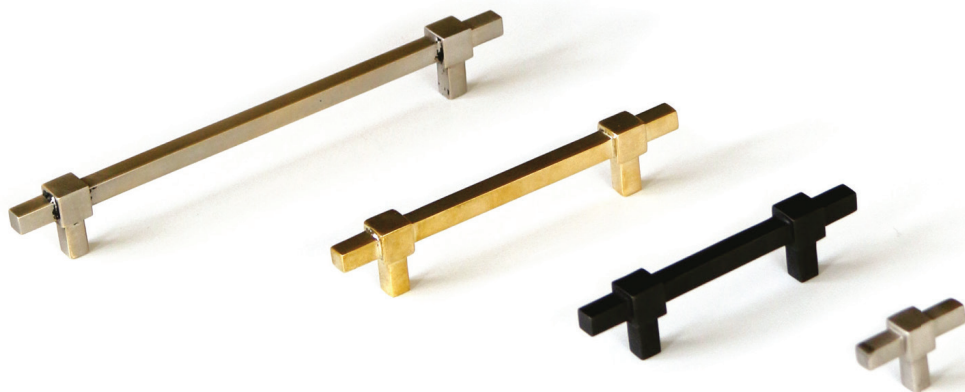

LEO0RIH10	Bronze	39,18 € pc
LEO1RIH10	Brushed Nickel	39,18 € pc
LEO2RIH10	Chrome	39,18 € pc
LEO3RIH10	Brass Polished	39,18 € pc

Incl. 2 endpieces

Leonée Rideau bar 100cm

BOX 1 pc

See drawing for dimensions

Max L 200 mm

LEO0RI200	Bronze	96,18 € pc
LEO1RI200	Brushed Nickel	96,18 € pc
LEO2RI200	Chrome	96,18 € pc
LEO3RI200	Brass Polished	96,18 € pc

Leonée Rideau ring 65mm

BOX 1 pc

Inner dimension 54mm x outer diameter 65mm

With plastic inner ring and fixed eye

Use 11 to 13 curtain rings per meter of curtain rod

LEO0RR065	Bronze	7,18 € pc
LEO1RR065	Brushed Nickel	7,18 € pc
LEO2RR065	Chrome	7,18 € pc
LEO3RR065	Brass Polished	7,18 € pc

Leonée Rideau Bar Bronze

Cabinet Handles

Leonée Cabinet T piece

L 42mm W 12mm H 28mm

BOX 10 pc

LEO0AT004	Bronze
LEO1AT004	Brushed Nickel
LEO2AT004	Chrome
LEO3AT004	Brass Polished

Leonée Cabinet U piece 65

L 105mm W 12mm H 28mm
CC 65mm