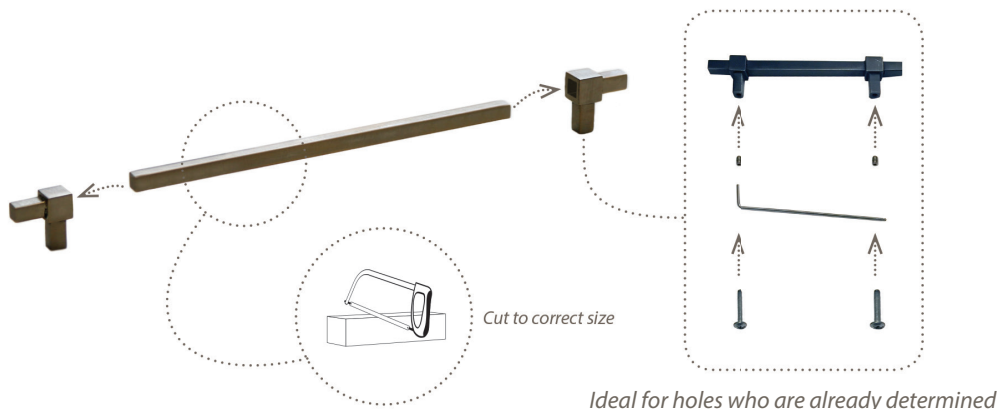

Leonée Cabinet U piece 160

L 200mm W 12mm H 28mm
CC 160 mm

BOX 5 pc

LEO0AU160	Bronze
LEO1AU160	Brushed Nickel
LEO2AU160	Chrome
LEO3AU160	Brass Polished

Leonée Cabinet T piece Bronze

Cabinet Handles Adjustable

Leonée Adjustable Cabinet U piece 5/15

L 65mm 190mm W 12mm H 28mm
CC 25mm - 30mm

BOX 2 pc

LEO0AAU15	Bronze
LEO1AAU15	Brushed Nickel
LEO2AAU15	Chrome
LEO3AAU15	Brass Polished

Leonée Adjustable Cabinet U piece 5/30