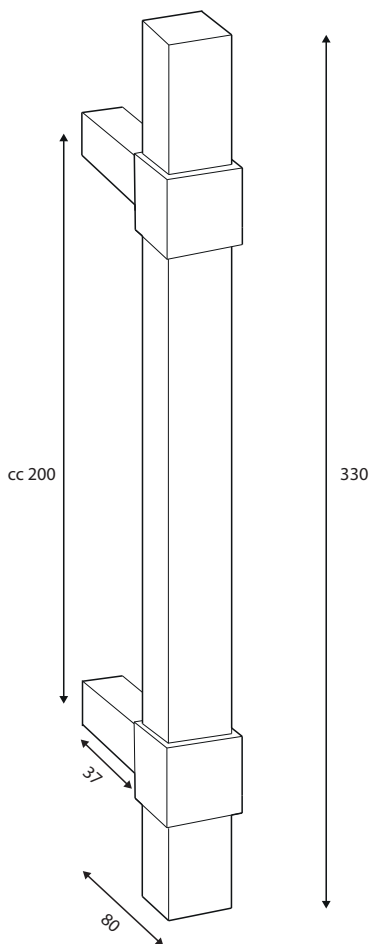

Leonée Adjustable Cabinet U piece 5/15

L 65mm 190mm W 12mm H 28mm
CC 25mm - 30mm

BOX 2 pc

LEO0AAU15	Bronze
LEO1AAU15	Brushed Nickel
LEO2AAU15	Chrome
LEO3AAU15	Brass Polished

Leonée Adjustable Cabinet U piece 5/30

L 65mm 340mm W 12mm H 28mm
CC 25mm - 30mm

BOX 2 pc

LEO0AAU30	Bronze
LEO1AAU30	Brushed Nickel
LEO2AAU30	Chrome
LEO3AAU30	Brass Polished

Leonée Finishing Rondel 30 (OPTION) *See picture cover*

D 1mm Round 30mm

Leonée adjustable custom made cc 180mm

Big Handles (also adjustable)

BOX 1 pc

Leonée Porte U bar 330

L 330mm W 37mm H 80mm

CC 200 mm

LEO0PU200	Bronze
LEO1PU200	Brushed Nickel
LEO2PU200	Chrome
LEO3PU200	Brass Polished

Leonée Porte on your requested size available (max 2 meter) for towels, long use in vertical position. Also double available for glass door. Ask us for more information.

Love2Handle

All our doorhandles are made of very high quality brass and are all pure handwork.