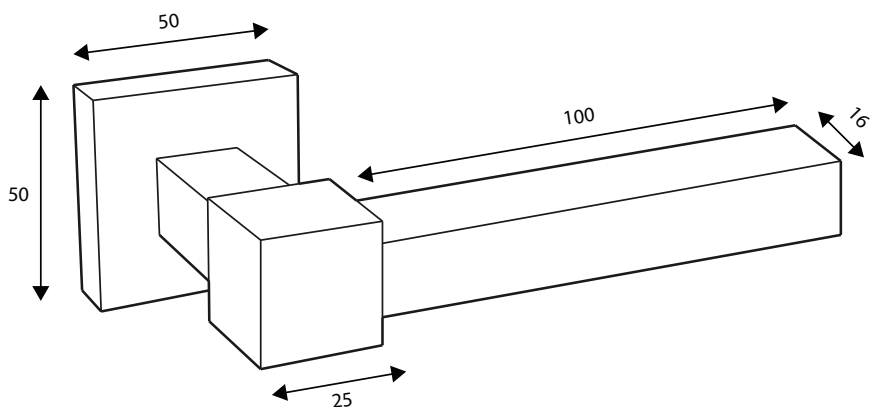

Doorhandle

Leonée Porte Poignée Set (2pc)

See drawing for dimensions

Per set

LEO0PP125	Bronze
LEO1PP125	Brushed Nickel
LEO2PP125	Chrome
LEO3PP125	Brass Polished

Leonée Porte Rozas straight indoor Clé (1pc)

W 50mm H 50mm

BOX 1 pc

LEO0PRS50	Bronze
LEO1PRS50	Brushed Nickel
LEO2PRS50	Chrome
LEO3PRS50	Brass Polished

Leonée Porte Rozas Outdoor Clé (1pc)

W 50mm H 50mm

BOX 1 pc

LEO0PRO50	Bronze
LEO1PRO50	Brushed Nickel
LEO2PRO50	Chrome
LEO3PRO50	Brass Polished